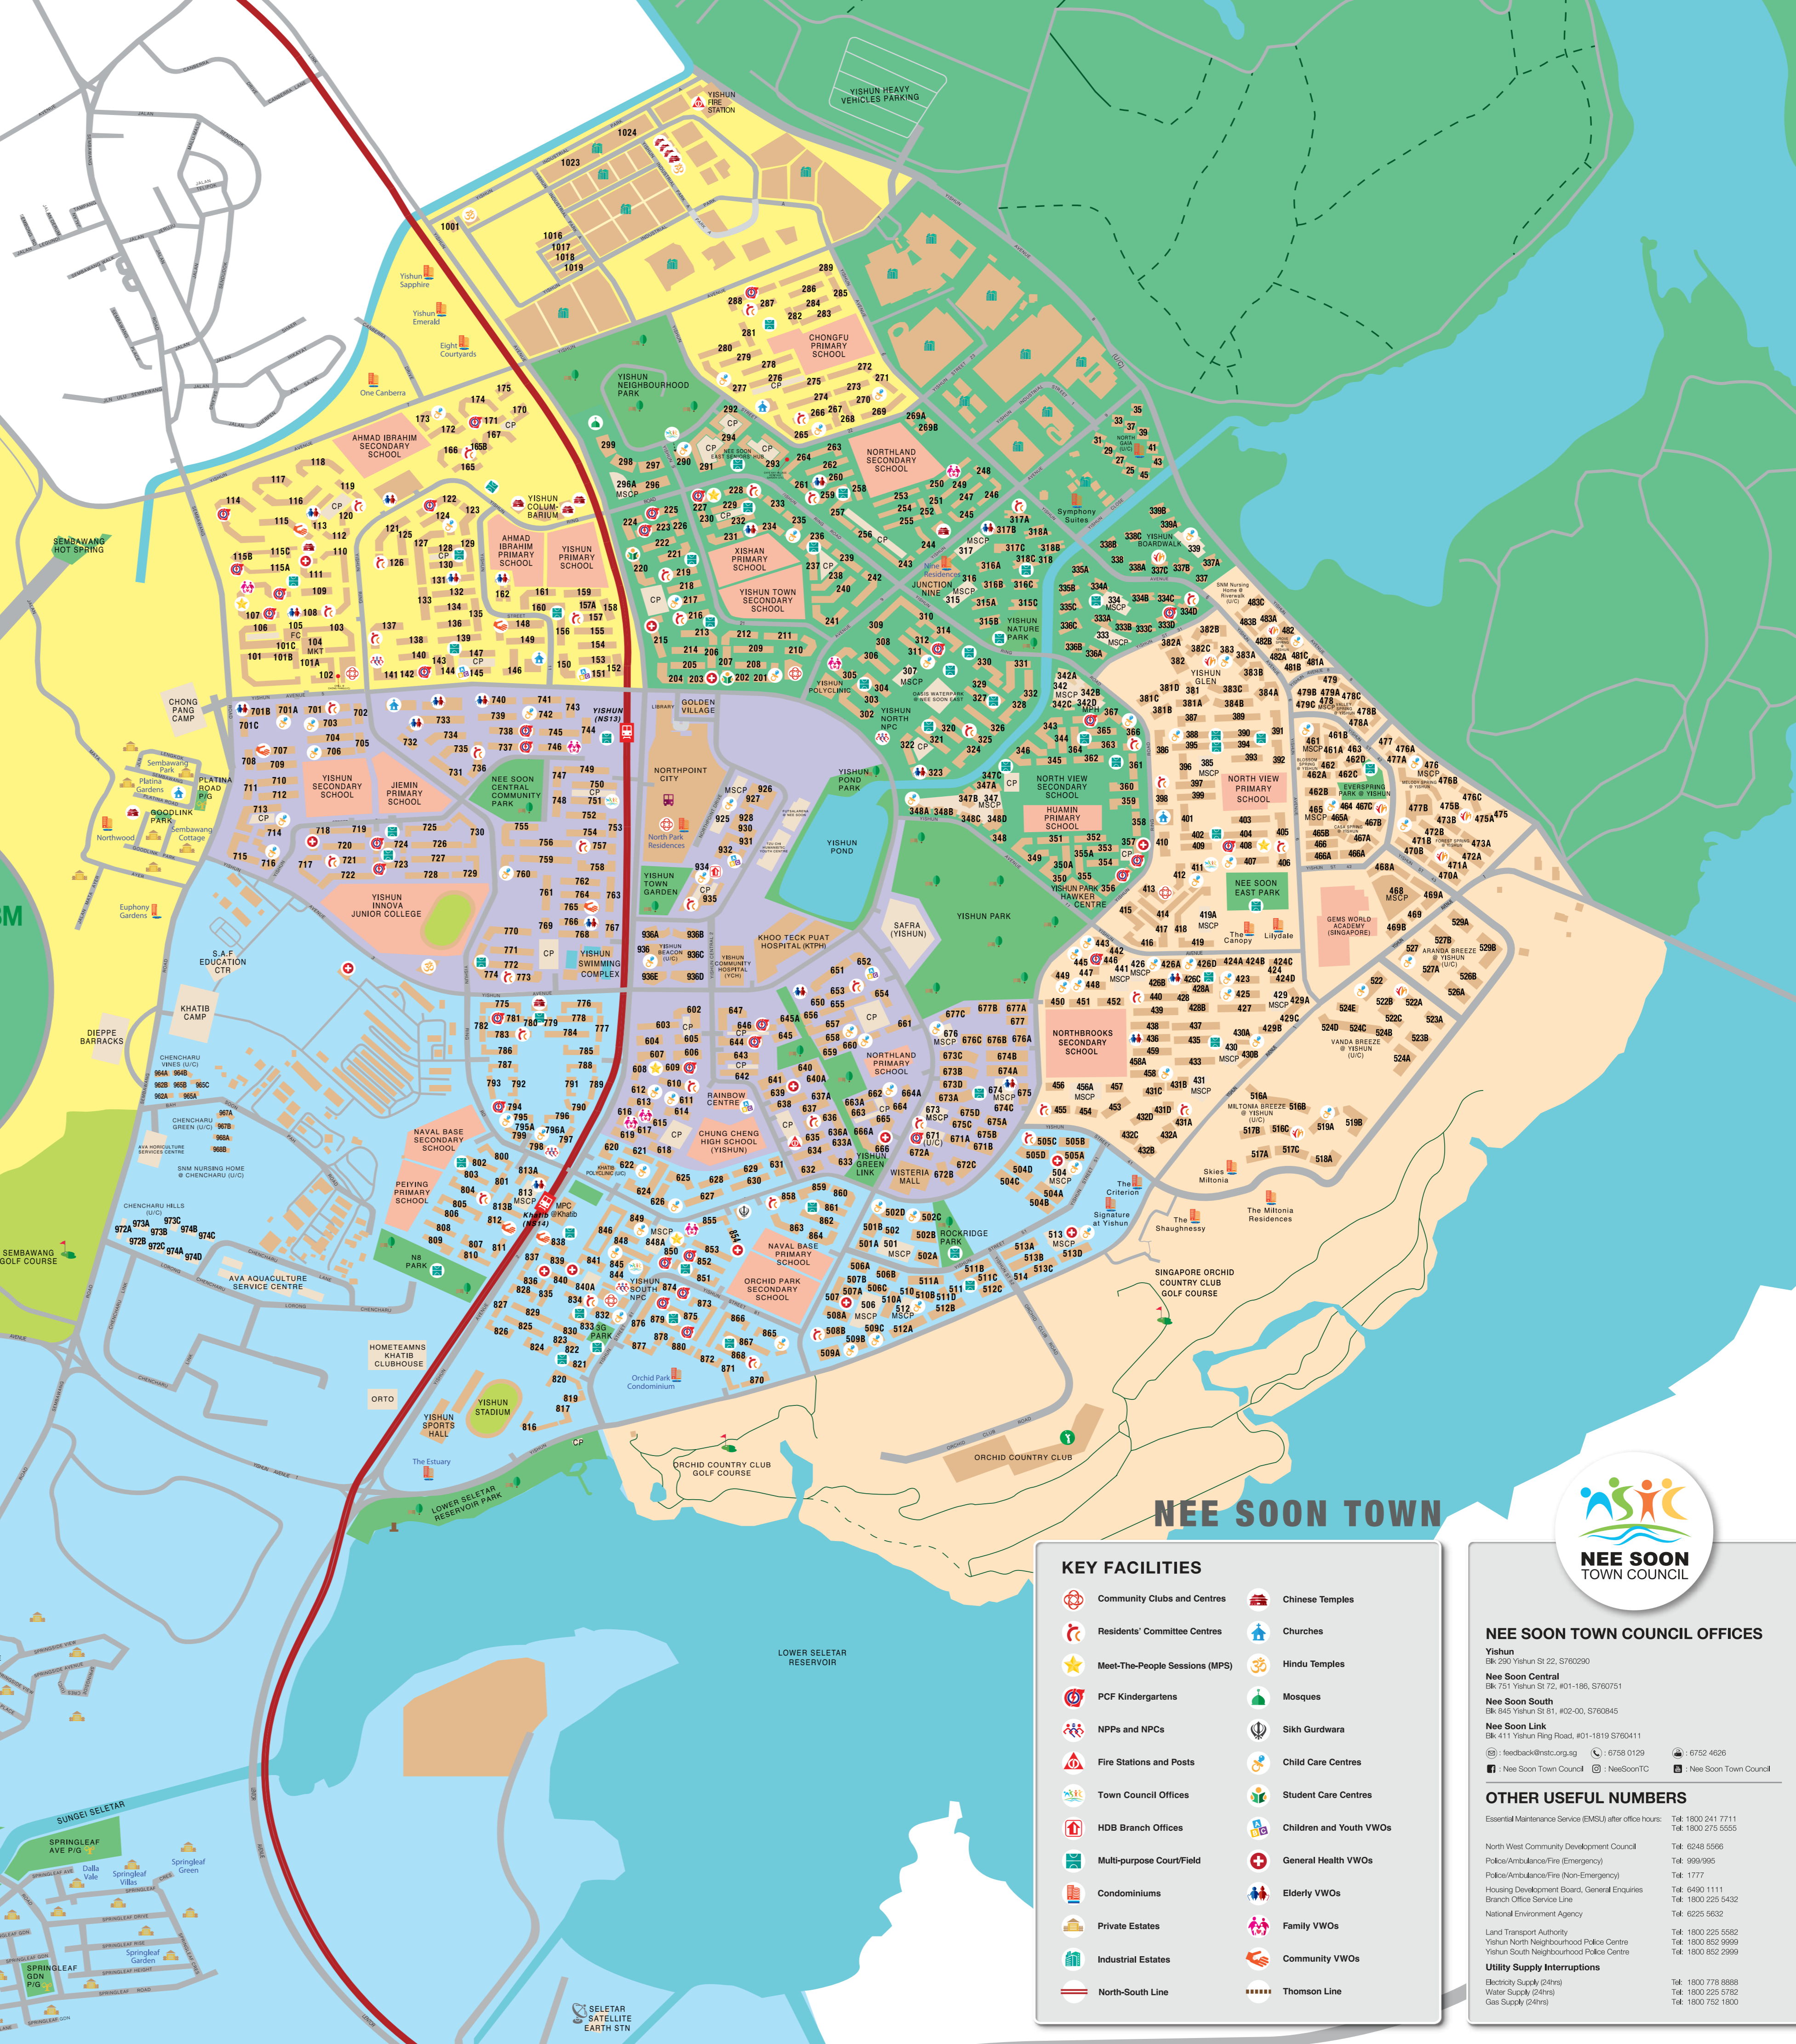

Coordinating Minister for National Security and Minister for Home Affairs
MP for Nee Soon GRC

CHONG PANG

Meet-the-People Sessions
Every Wednesday at 7.30pm
(Except Eve of Public Holidays and Public Holidays)
at Block 107 Yishun Ring Road #01-207 Singapore 760107
Tel: 6758 3039

✉ : mps@chongpang.org
📧 : K Shanmugam Sc
📧 : kshanmugam_

NEE SOON CENTRAL

✉ : MPS.NSC@gmail.com
📧 : hanyangoh
📧 : hanyangoh

Senior Parliamentary Secretary
Ministry of Education and
Ministry of National Development (effective Oct 2025)
MP for Nee Soon GRC

NEE SOON LINK

Meet-the-People Sessions
Every Monday at 7.30pm to 9.30pm
(Except Eve of Public Holidays and Public Holidays)
at Block 461 Yishun Avenue 6
#02-91 Singapore 760461

✉ : hello.neesoonlink@gmail.com
📧 : drsyedharun
📧 : drsyedharun

MP for Nee Soon GRC

NEE SOON EAST

Meet-the-People Sessions
Every Monday at 7.30pm to 9pm
(Except Eve of Public Holidays and Public Holidays)
at Block 227 Yishun St 21 Singapore 760228
Tel: 6755 1946

✉ : jacksonlam.nse@gmail.com
📧 : jackson.lam.wl
📧 : jackson.lam.wl

MP for Nee Soon GRC

NEE SOON SOUTH

Meet-the-People Sessions
Every Monday at 7.30pm to 9.30pm
(Except Eve of Public Holidays and Public Holidays)
at Block 850 Yishun St 81 #01-94 Singapore 760850
Tel: 6759 3413

✉ : leehuiying4nss@gmail.com
📧 : leehuiying.sg
📧 : leehuiying.sg

KEY FACILITIES

	Community Clubs and Centres		Chinese Temples
	Residents' Committee Centres		Churches
	Meet-The-People Sessions (MPS)		Hindu Temples
	PCF Kindergartens		Mosques
	NPPs and NPCs		Sikh Gurdwara
	Fire Stations and Posts		Child Care Centres
	Town Council Offices		Student Care Centres
	HDB Branch Offices		Children and Youth VWOs
	Multi-purpose Court/Field		General Health VWOs
	Condominiums		Elderly VWOs
	Private Estates		Family VWOs
	Industrial Estates		Community VWOs
	North-South Line		Thomson Line

NEE SOON TOWN COUNCIL OFFICES

Yishun
Blk 200 Yishun St 22, S760290

Nee Soon Central
Blk 701 Yishun St 72, #01-196, S760751

Nee Soon South
Blk 845 Yishun St 81, #02-00, S760845

Nee Soon Link
Blk 411 Yishun Ring Road, #01-1619 S760411

📧 : feedback@nss.org.sg : 6758 0129 : 6752 4628
📧 : Nee Soon Town Council : NeeSoonTC : Nee Soon Town Council

OTHER USEFUL NUMBERS

Essential Maintenance Service (EMS) after office hours: Tel: 1800 241 1711
Tel: 1800 275 5555

North West Community Development Council: Tel: 6248 5596
Police/Ambulance/Fire (Emergency): Tel: 999/995
Police/Ambulance/Fire (Non-Emergency): Tel: 1777
Housing Development Board, General Enquiries Branch Office Service Line: Tel: 6490 1111
Tel: 1800 225 5432
National Environment Agency: Tel: 6225 5632
Land Transport Authority: Tel: 1800 225 5582
Yishun North Neighbourhood Police Centre: Tel: 1800 852 2999
Yishun South Neighbourhood Police Centre: Tel: 1800 852 2999
Utility Supply Interruptions: Tel: 1800 778 8888
Water Supply (24hrs): Tel: 1800 225 5782
Gas Supply (24hrs): Tel: 1800 752 1600